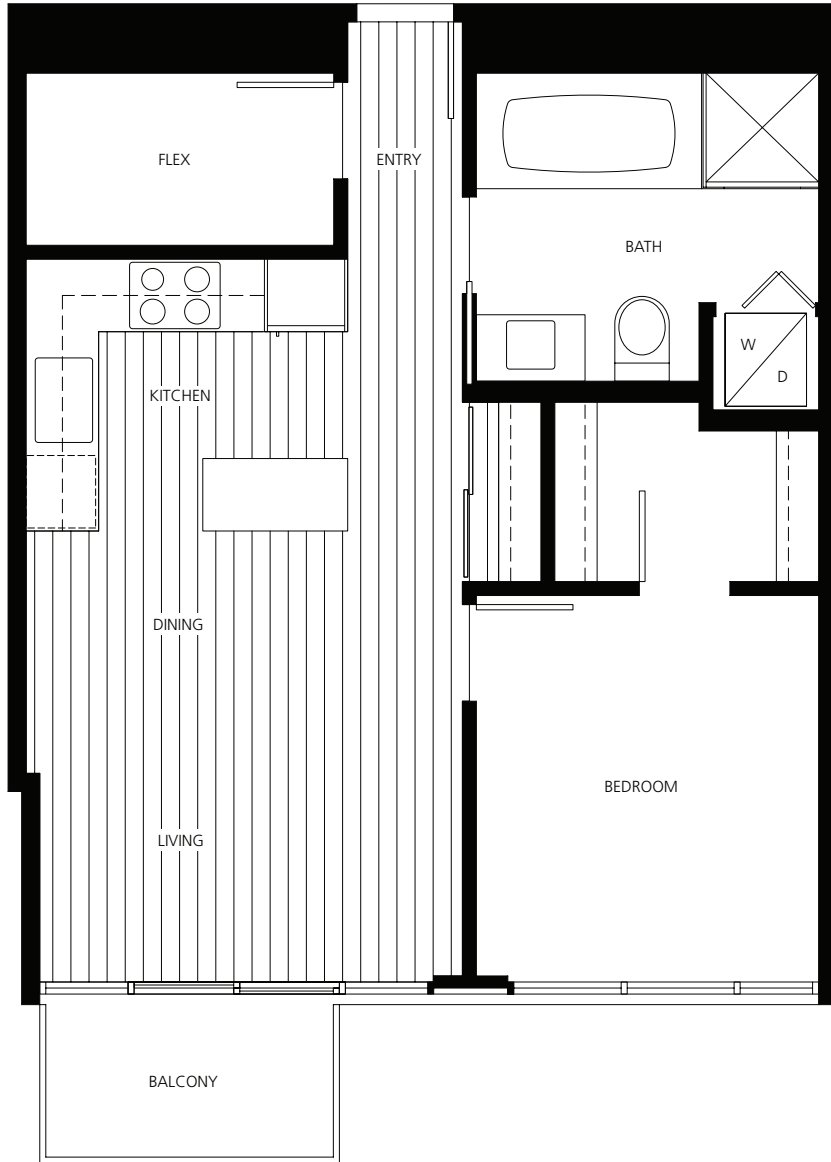

Raffles

ROBSON · YALETOWN

RAFFLES Q

1 BEDROOM + FLEX + BATHROOM 592 - 593 SQ.FT.

LEVELS 9 TO 17

LEVELS 18 TO 20