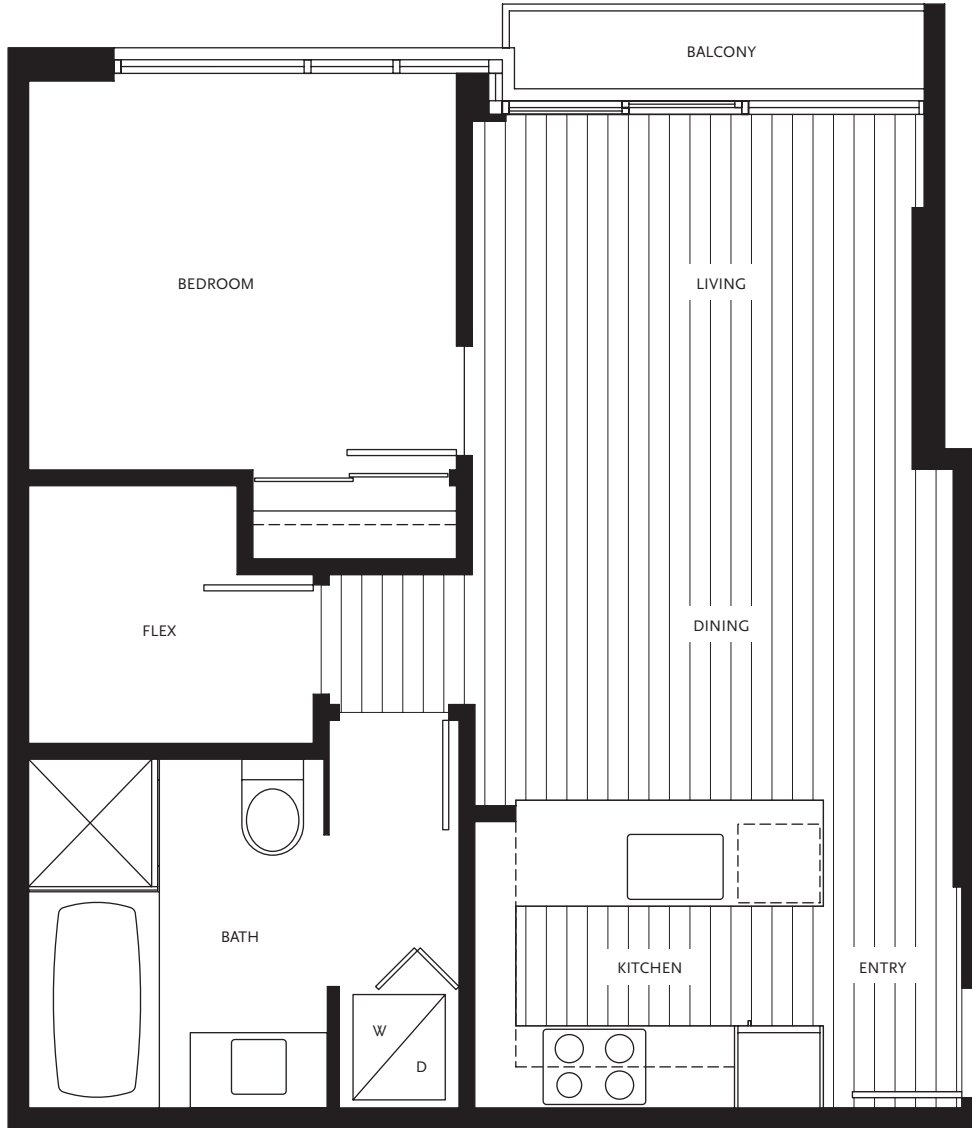

## RAFFLES L

1 BEDROOM + FLEX + BATHROOM 590 - 593 SQ.FT.

LEVELS 9 TO 17

LEVELS 18 TO 20

Dimensions, size, specifications, layout and material are approximate only and subject to change without notice. E.&O.E.