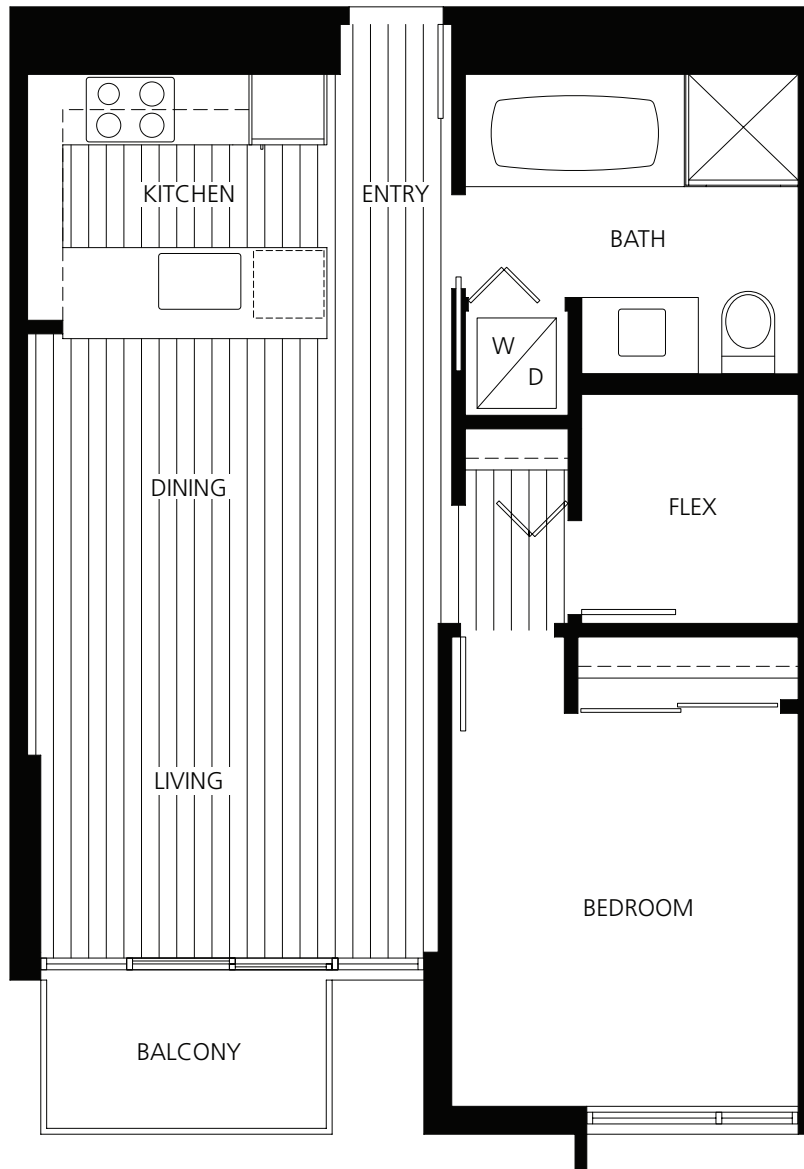

Raffles

ROBSON · YALETOWN

RAFFLES K

1 BEDROOM + FLEX + BATHROOM 638-644 SQ.FT.

LEVEL 4

LEVELS 5 TO 8